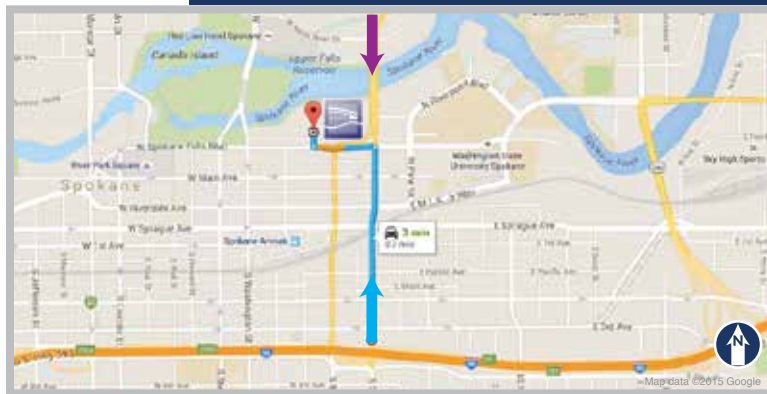

DIRECTIONS AND PARKING

SPOKANE
CONVENTION
CENTER

I-90 to the Spokane Convention Center

- From I-90 take **Exit 2 - Division St.** (Newport/Colville)
- Continue north on **Division St**
- Turn left onto **Spokane Falls Blvd.**
- Continue through the first traffic light
- Turn right onto **Spokane Falls Court**
- Follow signs to the Convention Center Parking Garage

Southbound to the Spokane Convention Center

- From HWY 2 & 395 - **Division St.** (Newport/Colville)
- Continue south on **Division St**, stay in the right lane
- Division St. turns into **Spokane Falls Blvd.**
- Continue through the first traffic light
- Turn right onto **Spokane Falls Court**
- Follow signs to the Convention Center Parking Garage

Additional Parking (Davenport Grand Hotel Garage)

- Follow **Spokane Falls Blvd.**
- Left onto **N. Stevens St**
- Left onto **W. Main Ave**
- Left onto **N. Washington St**
- Entrance to Davenport Grand Hotel Parking Garage on the right side of the street

P In addition to the two main lot options, parking is available in metered spots and conveniently located lots (see map).